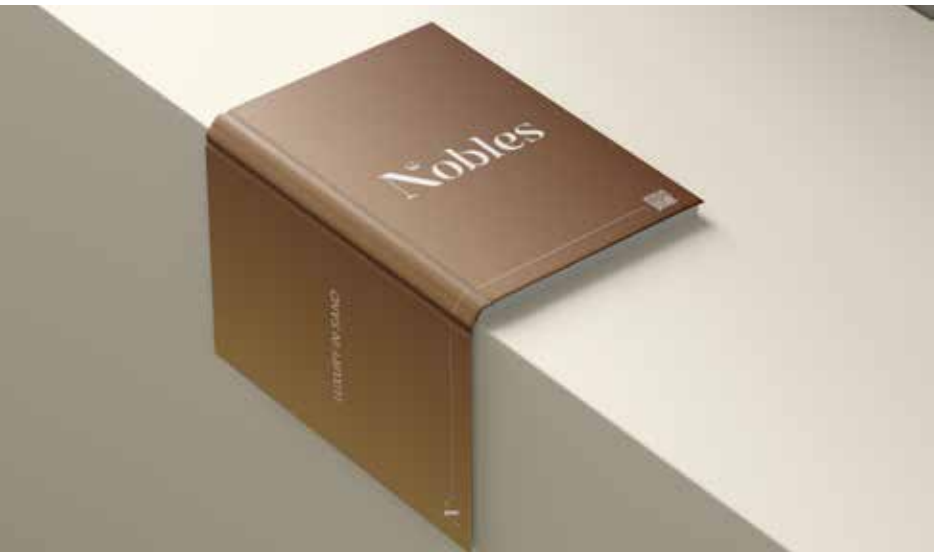

CLIENT - NOBLES - KUWAIT

CLIENT - KARAM AL DAYAA - LEBANON

FULL LOGO

ICON

HEX #E5E0D9

HEX #BAD6EB

HEX #5280BA

HEX #1F334F