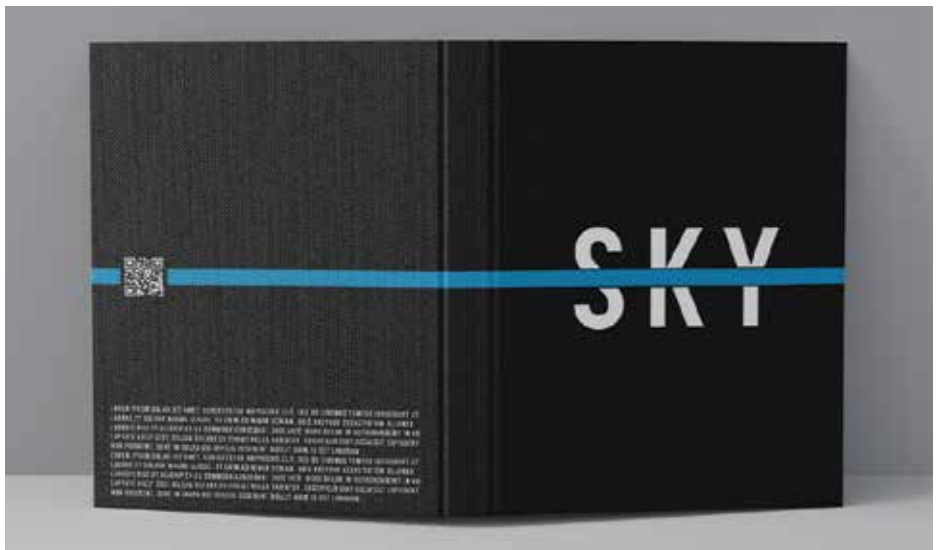

CLIENT - SKYLINE - KUWAIT