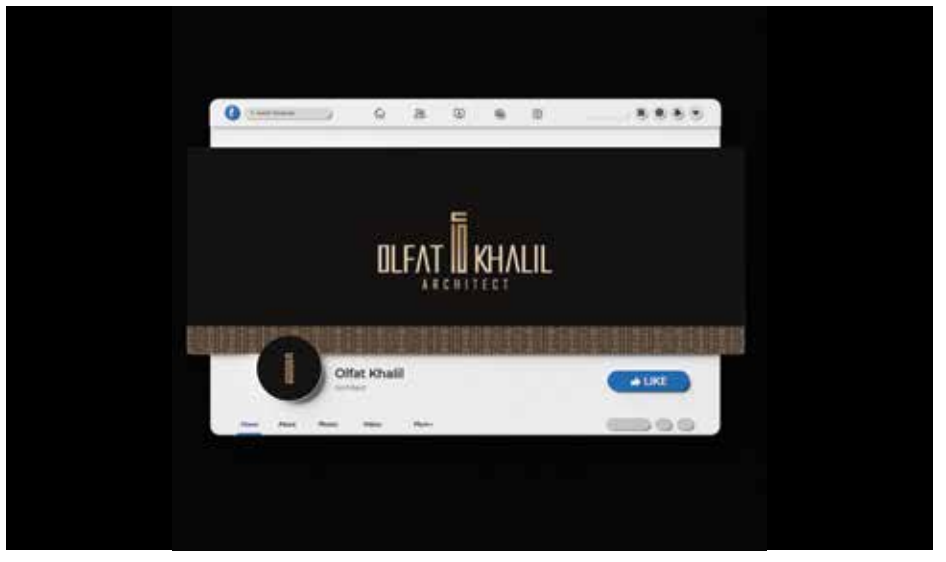

CLIENT - OLFAT KHALIL ARCHITECT - LEBANON